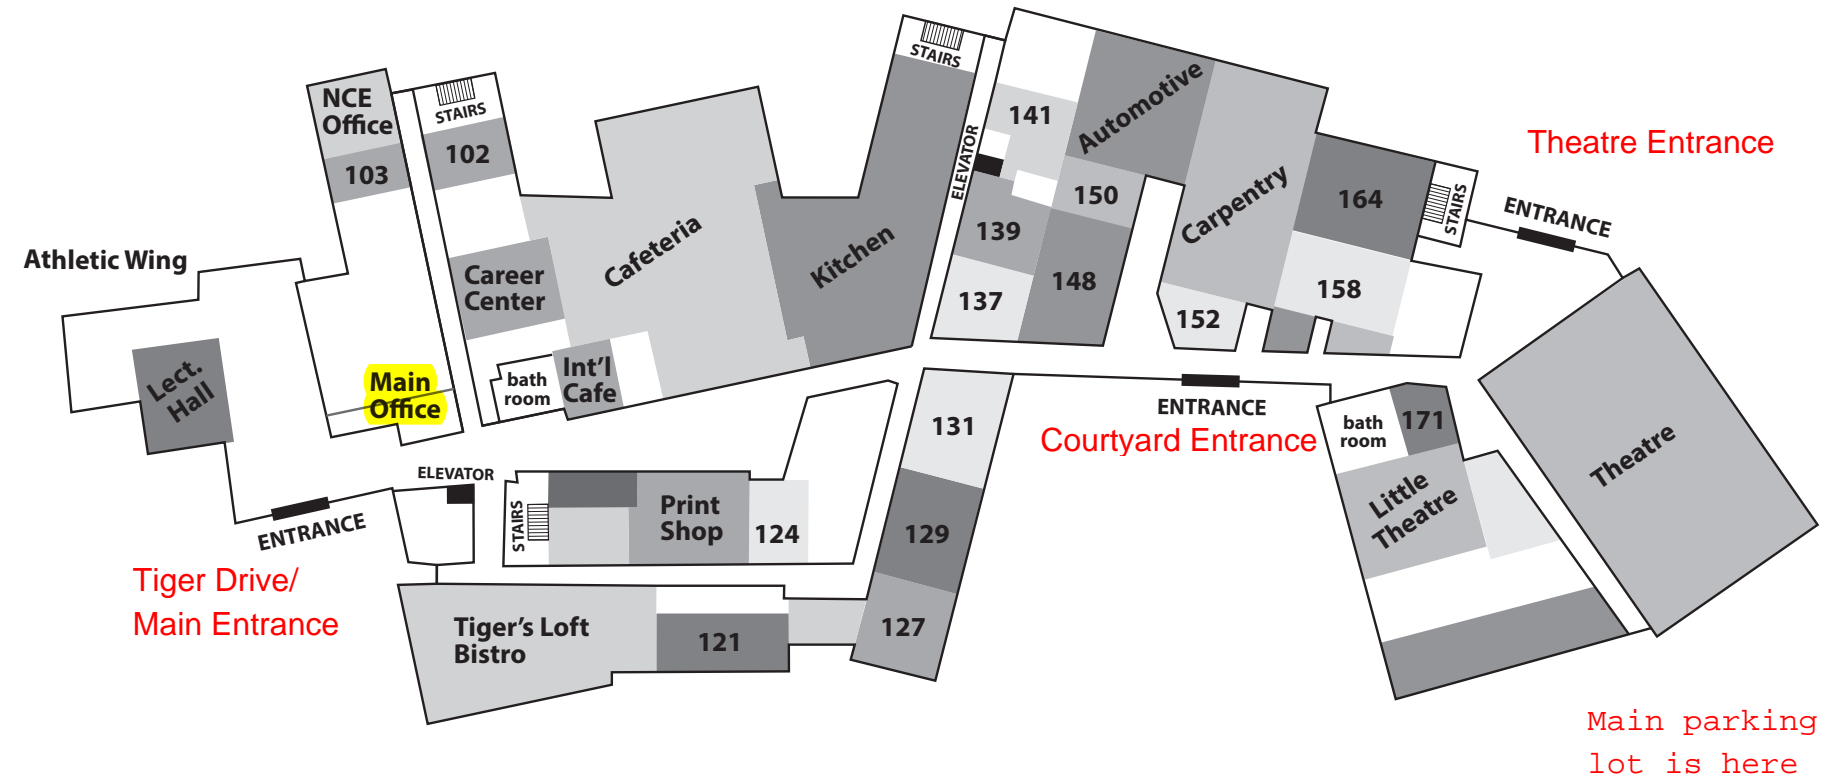

NEWTON NORTH

FLOOR 1

NCE evening office is located directly across from the Main Entrance

The art wing includes rooms 121, 127, 129, and 131.

FLOOR 2, 3 & 4

These floors have very similar room numbers, with a few exceptions.

- The Dance Studio is on the 2nd floor of the Athletic Wing to the left of the Film Lecture Hall.
- Third floor rooms 319 and 330, and fourth floor room 430 are above the library.

For best route to your class check map for stair and elevator locations